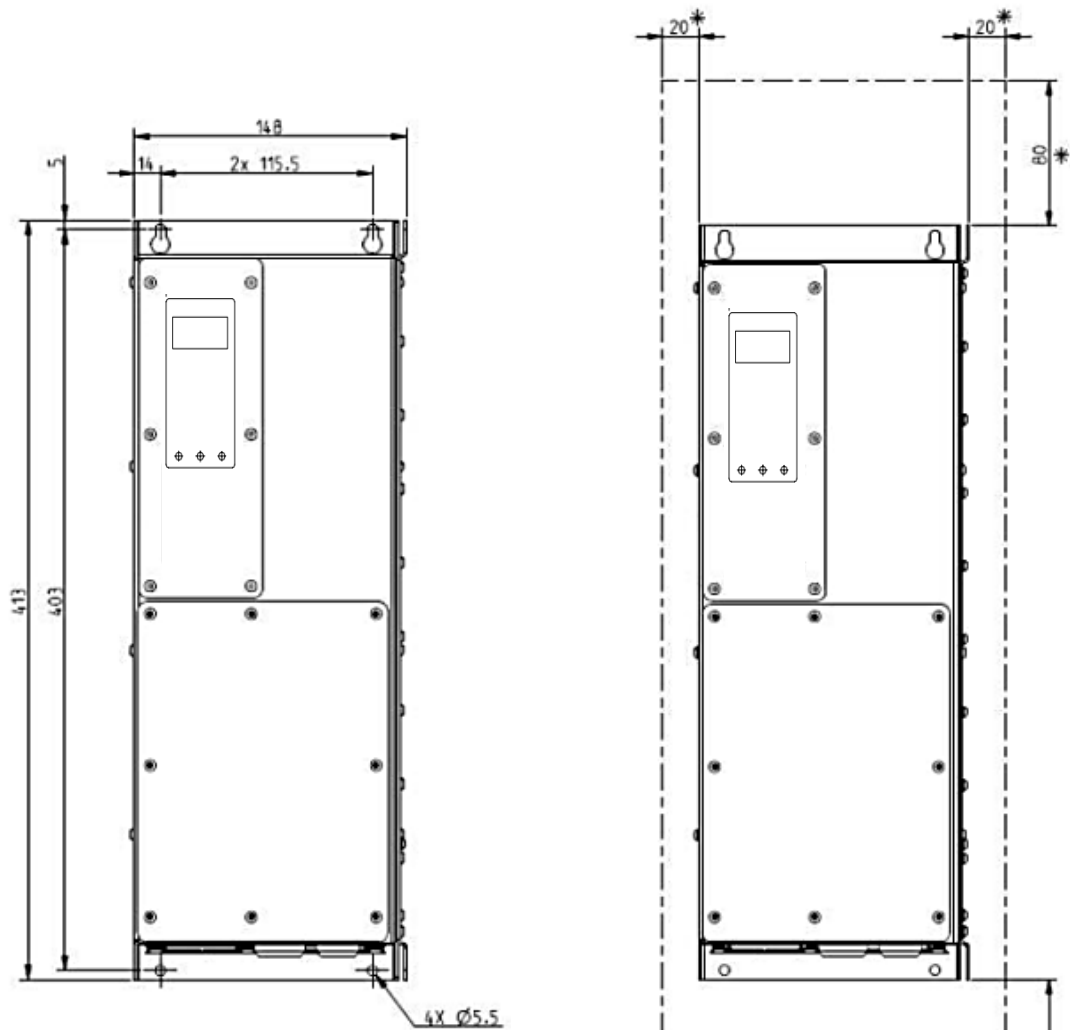

Measures and mounting instruction for 0,37-2,2 kW drives

* **Minimum mounting distance** between inverter and other objects. All dimensions in mm

Measures and mounting instruction for 3-5,5 kW drives

* **Minimum mounting distance** between inverter and other objects. All dimensions in mm

Measures for 7,5-15 kW drives