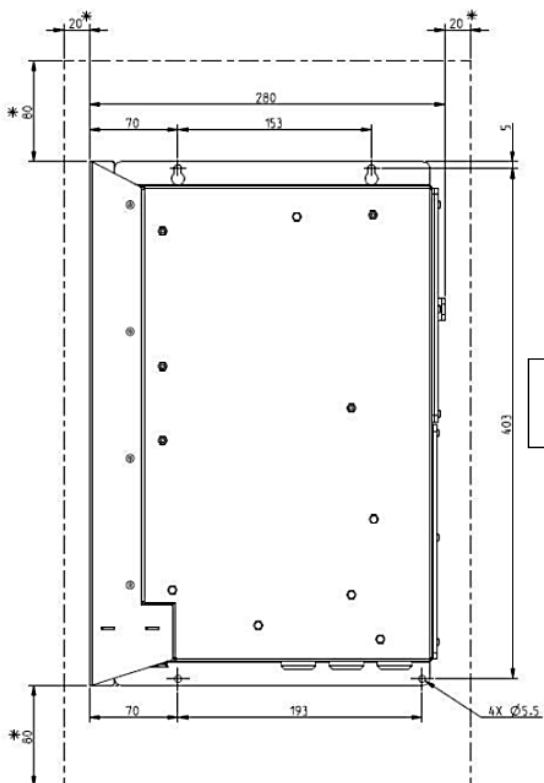

Measures and mounting instruction for 0,37-2,2 kW drives

* **Minimum mounting distance** between inverter and other objects. All dimensions in mm

Measures and mounting instruction for 3-5,5 kW drives

* **Minimum mounting distance** between inverter and other objects. All dimensions in mm

Measures for 7,5-15 kW drives