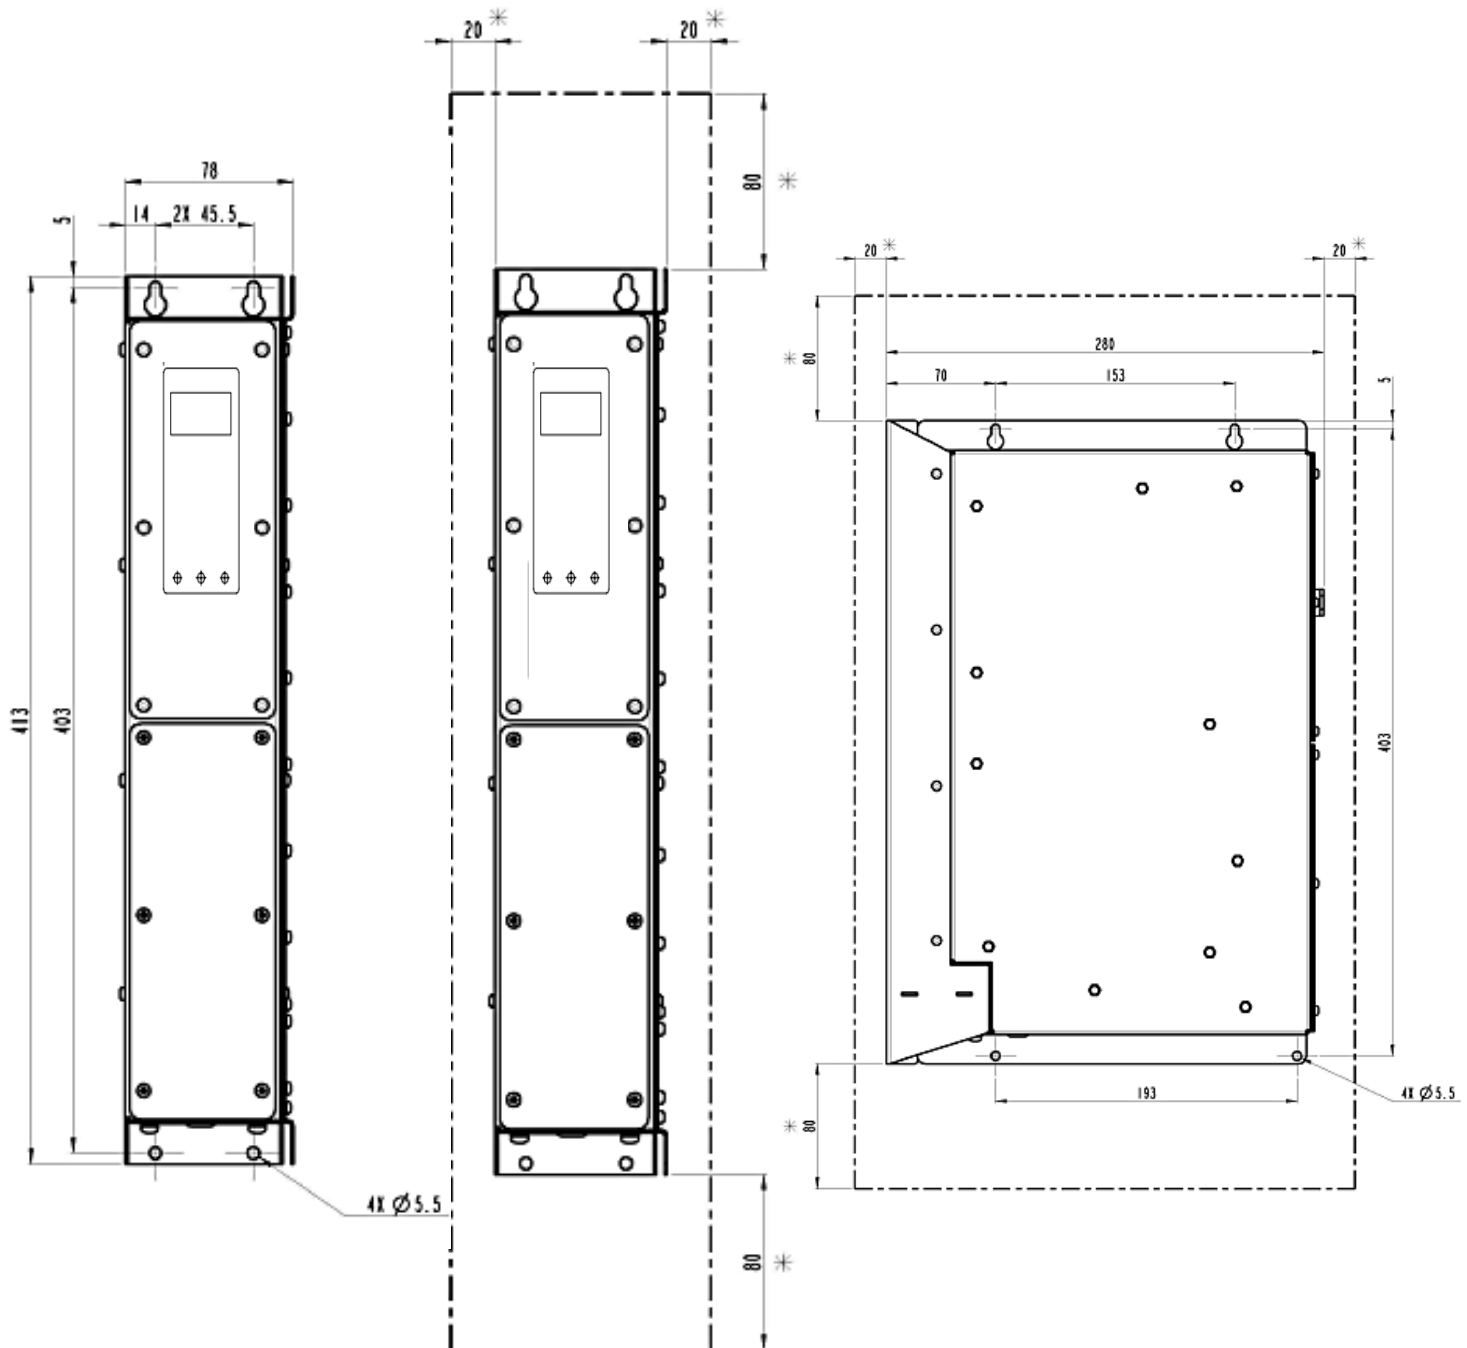

Measures and mounting instruction for 0,37-2,2 kW drives

* **Minimum mounting distance** between inverter and other objects. All dimensions in mm

Measures and mounting instruction for 3-5,5 kW drives

* **Minimum mounting distance** between inverter and other objects. All dimensions in mm

Measures for 7,5-15 kW drives